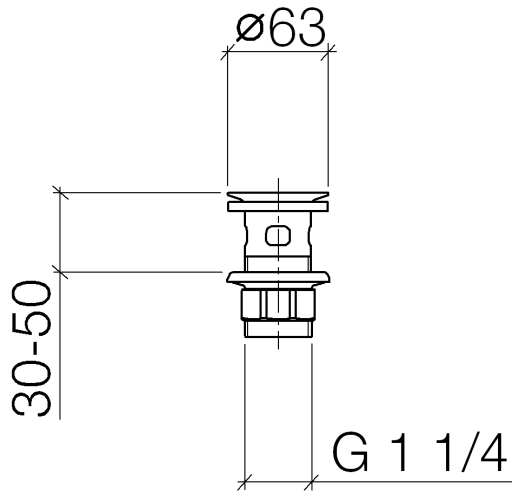

Grated waste 1 1/4" - Brushed Platinum

IMO

10 105 970

Only suitable for basins with an overflow.

Only suitable for basins with an overflow.

Fits: IMO, LULU, MADISON, MEM, TARA, CL.1, LISSÉ, VAIA, META, CYO

Required miscellaneous

Washer NBR 70 39,0 x 29,0 x 2,0 mm - 09 14 05 016 90

Required miscellaneous

Pipe Ø 32 x 0,75 x 110 mm - Brushed Platinum 09 28 23 005-06

10 105 970

10 105 970

Spare parts list

No.	Item Number	Name	Quantity used	Delivery time
1	09 11 01 027-06	cup	1	10
2	09 14 05 039 90	seal	1	2
3	09 14 03 025 90	seal	1	2
4	09 23 10 020-06	nut	1	10