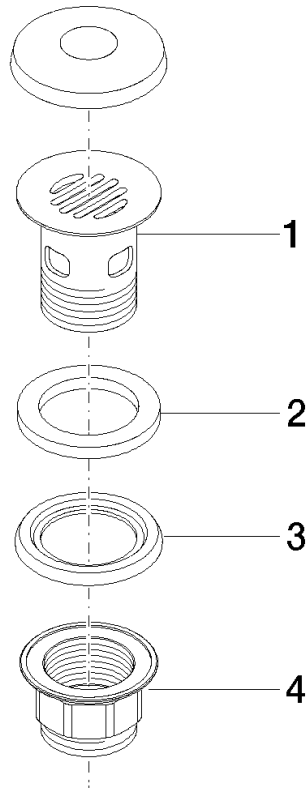

Grated waste 1 1/4" - Brushed Platinum

IMO

10 105 970

Only suitable for basins with an overflow.

Only suitable for basins with an overflow.

Fits: IMO, LULU, MADISON, MEM, TARA, CL.1, LISSÉ, VAIA, META, CYO

	Brushed Platinum	10 105 970-06
	Chrome	10 105 970-00
	Platinum	10 105 970-08
	Durabross (23kt Gold)	10 105 970-09
	Dark Chrome	10 105 970-19
	Light Gold	10 105 970-26
	Brushed Light Gold	10 105 970-27
	Brushed Durabross (23kt Gold)	10 105 970-28
	Matte Black	10 105 970-33
	Brushed Bronze	10 105 970-42
	Brushed Champagne (22kt Gold)	10 105 970-46
	Champagne (22kt Gold)	10 105 970-47
	Brushed Chrome	10 105 970-93
	Brushed Dark Platinum	10 105 970-99

Required miscellaneous

Washer NBR 70 39,0 x 29,0 x 2,0 mm - 09 14 05 016 90

Required miscellaneous

Pipe Ø 32 x 0,75 x 110 mm - Brushed Platinum 09 28 23 005-06

10 105 970

10 105 970

Spare parts list

No.	Item Number	Name	Quantity used	Delivery time
1	09 11 01 027-06	cup	1	10
2	09 14 05 039 90	seal	1	2
3	09 14 03 025 90	seal	1	2
4	09 23 10 020-06	nut	1	10